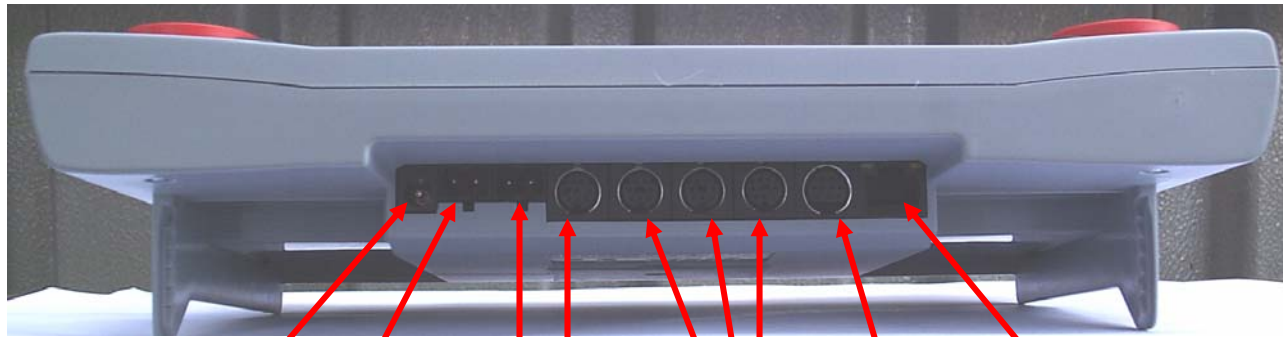

Introduction Central Station

Mobile Station - for small layouts only

60212 Central Station

- Profession quality controller with a large touch screen and operating possibilities virtually unlimited
- Intelligent screen, which responds to different operating situations
- 2 locomotive controllers
- Innovative operating with concise names for locomotives
- Integrated Märklin digital locomotive database
- up to 16 controllable functions
- simple wiring (plug & play)
- 18 integrated keyboards
- integrated booster
- ethernet interface

Sockets Central Station

- Trafo
- Programming track
- Layout
- Booster
- Mobile Station
- Terminal
- Ethernet RJ45-socket

Märklin Systems - Systemarchitecture

Screen after booting

New locomotive - (without mfx-decoder)