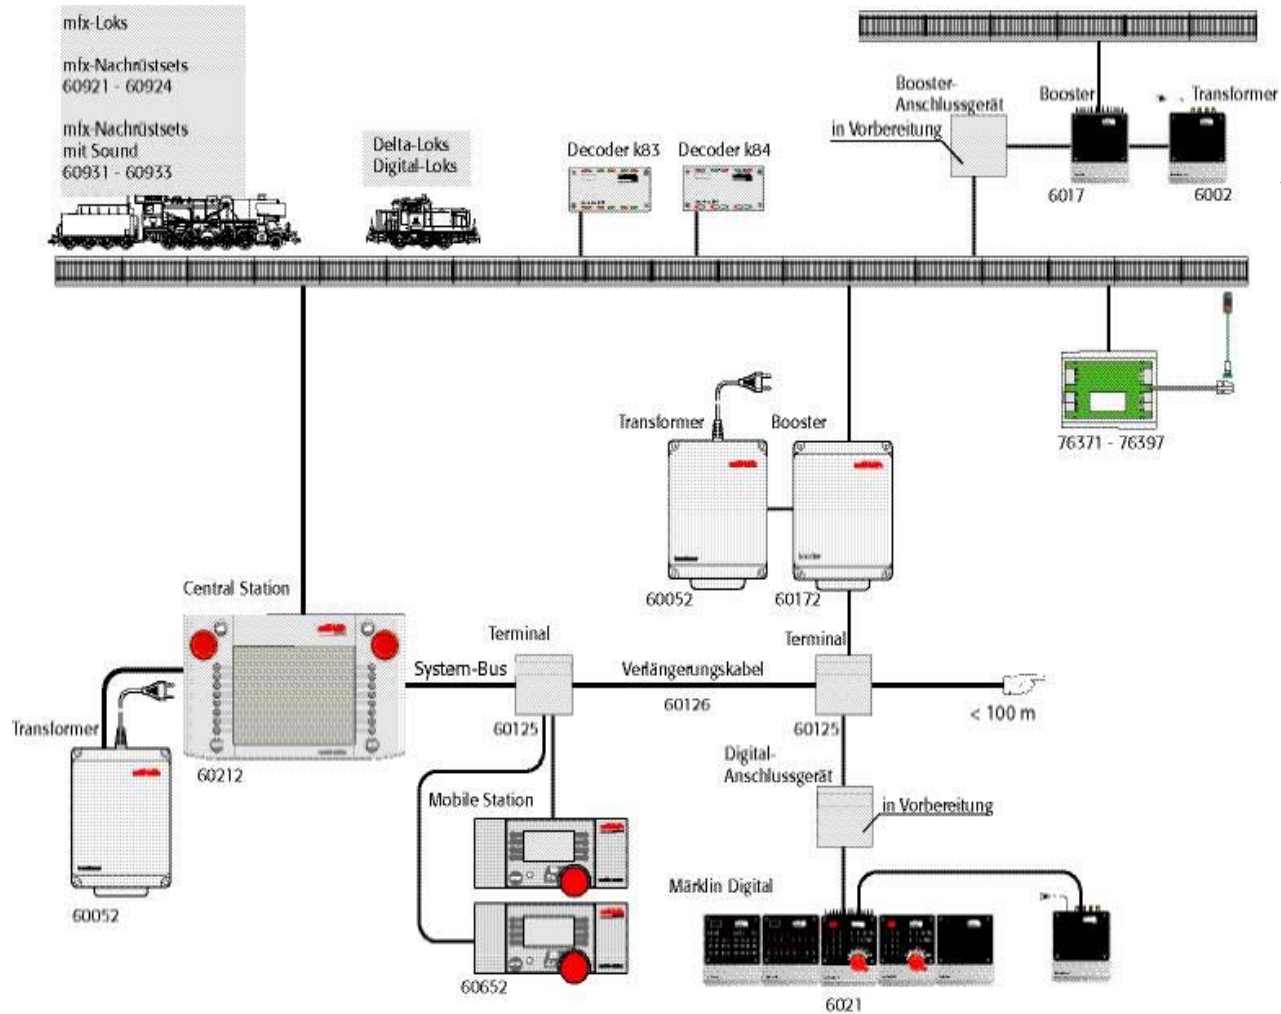

Introduction Central Station

Mobile Station - for small layouts only

60212 Central Station

- Profession quality controller with a large touch screen and operating possibilities virtually unlimited
- Intelligent screen, which responds to different operating situations
- 2 locomotive controllers
- Innovative operating with concise names for locomotives
- Integrated Märklin digital locomotive database
- up to 16 controllable functions
- simple wiring (plug & play)
- 18 integrated keyboards
- integrated booster
- ethernet interface

Sockets Central Station

- Trafo
- Programming track
- Layout
- Booster
- Mobile Station
- Terminal
- Ethernet RJ45-socket

Märklin Systems - Systemarchitecture

Screen after booting

New locomotive - (without mfx-decoder)

New locomotive - (without mfx-decoder)

New locomotive - (without mfx-decoder)

New locomotive - (without mfx-decoder)

New locomotive - select from database

New locomotive - select from database

Screen with 2 locomotives