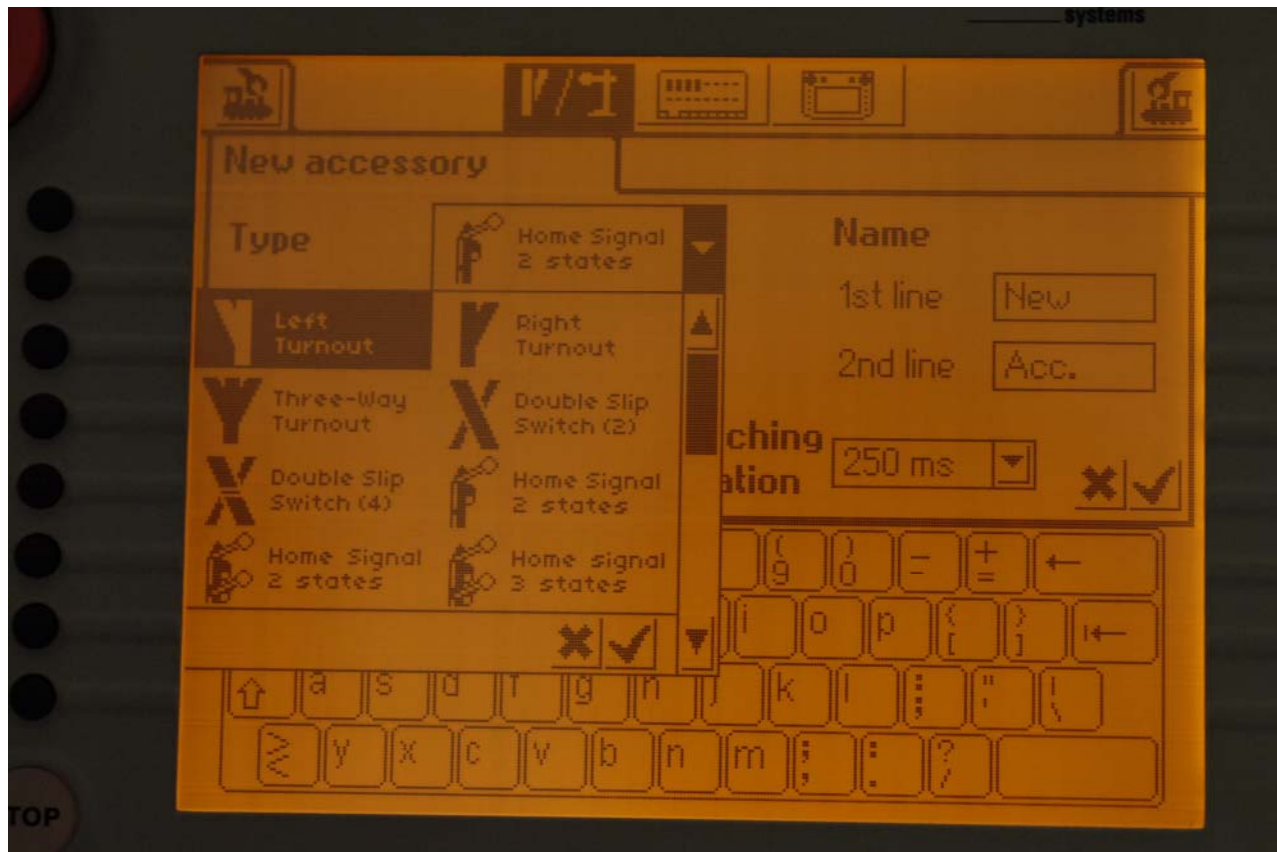

New solenoid accessory